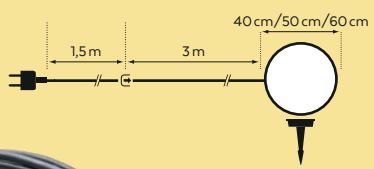

10x

In & Outdoor Wega Garden Ball*
1 LED | black cable | $\approx$ 4,5m
10x connectable | gardenstick included

ø 40 cm | 230V 5W
Art. DKOL-352-01 | CHF 129.00

ø 50 cm | 230V 7W
Art. DKOL-352-02 | CHF 179.00

ø 60 cm | 230V 9W
Art. DKOL-352-03 | CHF 219.00

Wega Spare Bulb
1 LED | E27 5W - 400 lumen
Art. E-DKOL-352-01 | CHF 10.00

1 LED | E27 7W - 600 lumen
Art. E-DKOL-352-02 | CHF 12.00

1 LED | E27 9W - 800 lumen
Art. E-DKOL-352-03 | CHF 15.00