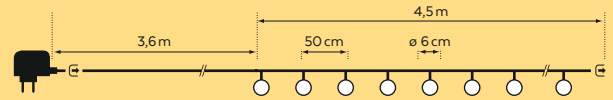

Vintage Partylight A60

In & Outdoor
Vintage Partylight A60 mc*
10 LED | ø 6 cm | 4,5m black cable | ±3,6 m
3x connectable | 36V 10W
Art. DKL-301-01 | CHF 79.00

3x