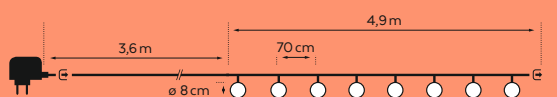

Art. E-DKL-300-05 | CHF 9.90

**Vintage Partylight G80**

Edison Partylight S

10x

In & Outdoor  
Edison Partylight S  
10 LED |  $\varnothing$  4 cm  
3 m black cable |  $\rightarrow$  3 m  
10x connectable  
31V 6W