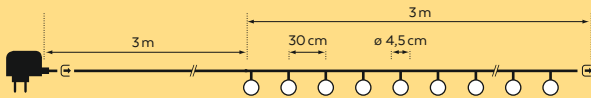

Party Light

In & Outdoor Party Light*

10 LED | ø 4,5 cm | 3 m black cable | ±3 m
10x connectable | 31V 6W
Art. DKL-075-02 | CHF 49.90

10x