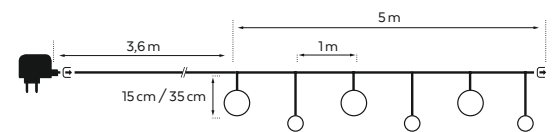

5 m black cable | ⚡-3,6 m

3x connectable

36V 7.2W

Art. DKL-303-01 | CHF 129.00

**Get the Party Started.**

PINK

**Vintage Drop Light clear**

**In & Outdoor**  
**Vintage Partylight G80 clear\***