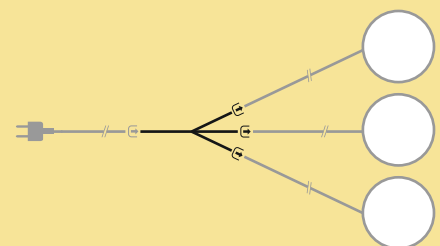

Wega Extension Cable
3 m | black cable
Art. DKOL-352-05 | CHF 15.00

Wega Divider
30 cm | black cable | connect 1 to 3
Art. DKOL-352-04 | CHF 25.00