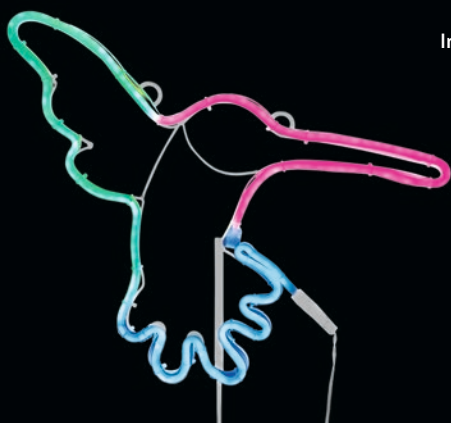

**In & Outdoor Neon Flex
Hummingbird**

150 LED | 39 x 31 cm
clear cable | ⌀ 5 m
29V 8,4W

Art. DKOL-373-01
CHF 29.90

Like a hummingbird
in flight you are
hovering, hovering near me.

ALEX CLARE