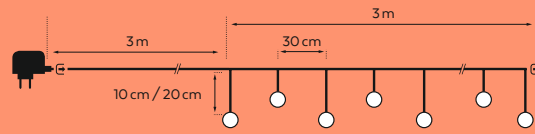

Art. E-DKL-300-05 | CHF 9.90

**Vintage Partylight G80**

Edison Partylight S

10x

In & Outdoor  
Edison Partylight S  
10 LED |  $\varnothing$  4 cm  
3 m black cable |  $\rightarrow$  3 m  
10x connectable  
31V 6W