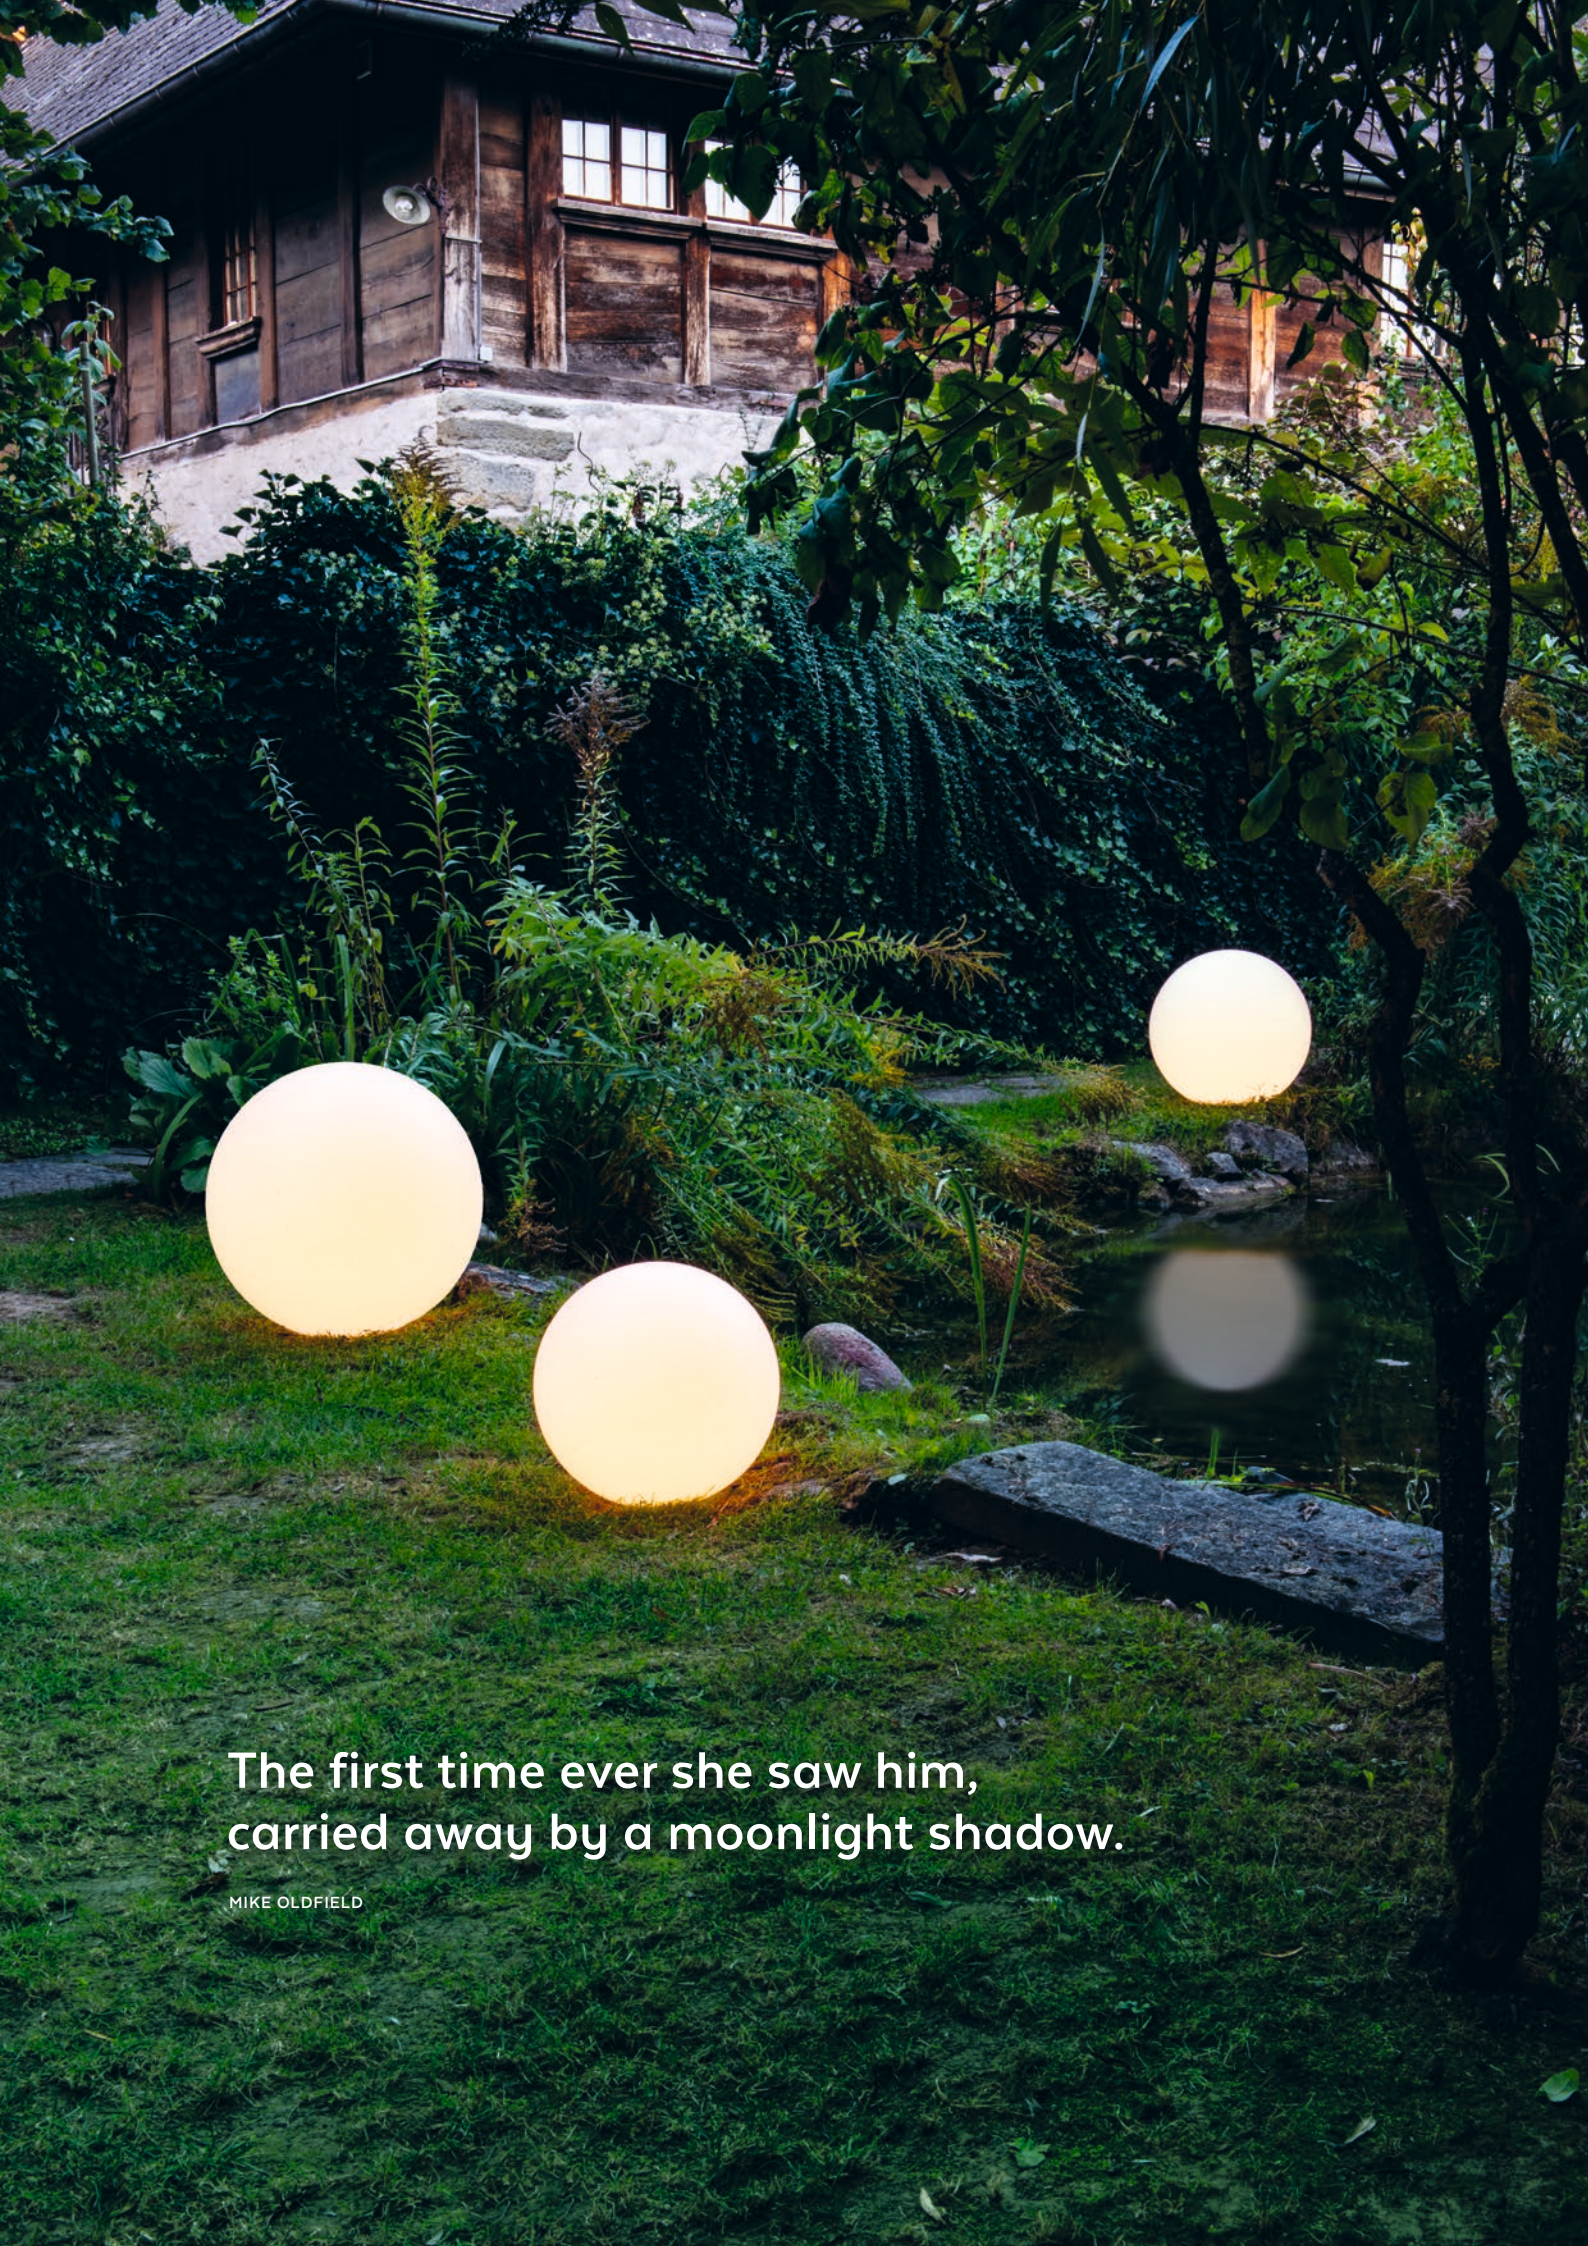

The first time ever she saw him,  
carried away by a moonlight shadow.

MIKE OLDFIELD

**Indoor Battery Metal Drop**  
 10 LED | ø 4,5 cm  
 1.35 m clear cable | □-40 cm  
 AA, 3x1.5V | Timer 6h on, 18h off  
 Art. BL-035-01 | CHF 14.90