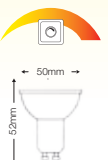

NOSER® LED GU10

	W	V	lm	CRI	△	Hg	ON/OFF	h_m	marked / marqué	°K
GU10	5.5	240	450*	≥80	40	-	20'000	20'000	50W	3000

D: Retrofit-GU10 LED, für den Ersatz von 50W Halogen, warmweisses Licht, Instant-On - sofort Licht, quecksilberfrei, 6kWh/1000h

F: Ampoule LED GU10, remplace une ampoule halogène de 50W, libre de mercure, Instant-On, 6kWh/1000h

I: Lampadina LED GU10, sostituisce una lampadina alogena da 50W, senza mercurio, Instant-On, 6kWh/1000h

* 1450cd