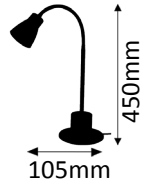

# VENUS

370-17-950

1 x LED COB 5W

2850K  
warmweiß

1x335lm

5,0W ~ 35W  
LED AGL

370-19-950

1 x LED COB 5W