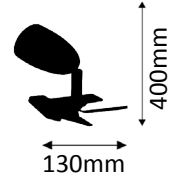

# OMEGA

379-12-511

1 x LED GU10 6,5W  
(max. 10 Watt LED)

2700K  
warmweiß

1x540lm 6,5W ~ 50W  
LED HAL

379-17-511

1 x LED GU10 6,5W  
(max. 10 Watt LED)

2700K  
warmweiß