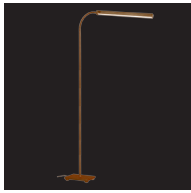

# PENTA

357-17-140

3 x LED COB 3,5W

2700K  
warmweiß

3x280lm

3,5W ~ 30W  
LED AGL

357-21-140

3 x LED COB 3,5W