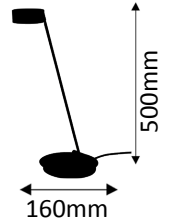

# STRATOS

325-18-240

1 x LED COB 4,5W

2750K  
warmweiß

1x400lm

4,5W ~ 50W  
LED AGL

325-21-240

1 x LED COB 4,5W