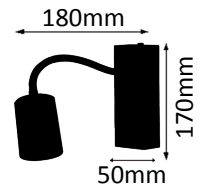

6,5W ~ 50W LED HAL

378-29-951

1 x LED GU10 6,5W

2700K warmweiß 1x540lm

6,5W ~ 50W LED HAL

378-10-951

5 x LED GU10 6,5W

2700K warmweiß 5x540lm