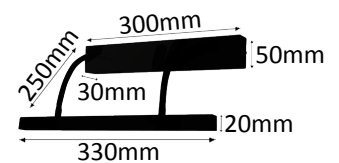

Oberfläche antik matt. Das Licht dieser Leuchten ist sehr schonend für Gemälde und Bilder: niedrige Temperaturen / keine UV-Strahlung.

Surface antique. The light of these lamps is very gentle to paintings and pictures: low temperature / no UV radiation.