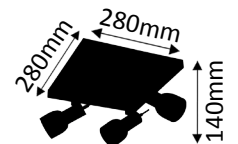

373-05-950

4 x LED COB 6,5W

373-05-9501\*1

2850K warmweiß 4x410lm

6,5W ~ 45W LED AGL

373-22-950

1 x LED COB 6,5W

2850K warmweiß 1x410lm