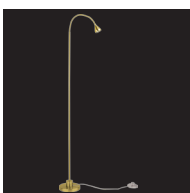

554-156-20

554-156-27

1 x LED COB 2,5W

2,5W ~ 25W
LED AGL

CE A++