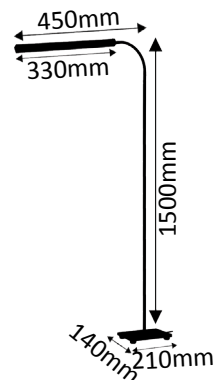

357-23-950

3 x LED COB 3,5W

2700K
warmweiß

3x280lm

3,5W ~ 30W
LED AGL