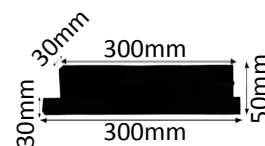

357-47-950

2 x LED COB 3,5W

2700K
warmweiß

2x280lm

3,5W ~ 30W
LED AGL