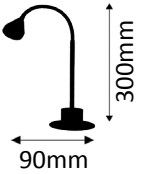

554-136-20

554-136-27

1 x LED COB 2,5W

2,5W ~ 25W
LED AGL

CE A++