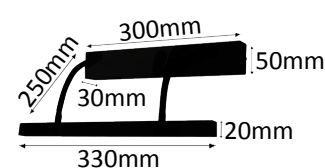

Oberfläche aluminium matt. Das Licht dieser Leuchten ist sehr schonend für Gemälde und Bilder: niedrige Temperaturen / keine UV-Strahlung.

Surface aluminum brushed matt. The light of these lamps is very gentle to paintings and pictures: low temperature / no UV radiation.