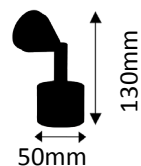

554-118-20
554-118-27

1 x LED COB 2,5W

2,5W ~ 25W
LED AGL