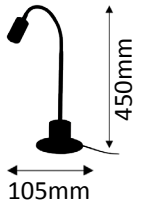

# FLUX

399-17-950

1 x LED COB 6,5W

2850K  
warmweiß **1x410lm**

6,5W ~ 35W  
LED AGL

399-19-950

1 x LED COB 6,5W

2850K  
warmweiß **1x410lm**