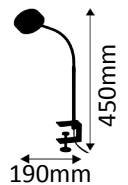

325-38-950

1 x LED COB 4,5W

2750K
warmweiß

1x400lm

4,5W ~ 80W
LED AGL