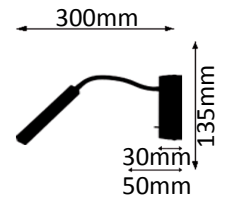

357-37-140

2 x LED COB 3,5W

2700K
warmweiß

2x280lm

3,5W ~ 30W
LED AGL