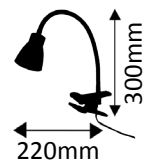

370-23-950

1 x LED COB 5W

2850K
warmweiß

1x335lm

5,0W ~ 35W
LED AGL