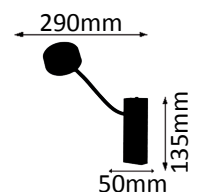

Oberfläche aluminium matt gebürstet / chrom.
Surface aluminium matt brushed matt / chrome.

Dimmbar mit Phasenabschnitts- und Phasenanschnitts-Dimmer (Triac) z.B. 99-4864/4865-00. Passende Dimmer finden Sie auf den Seiten 107/108. Bitte beachten Sie die Mindestlast des eingesetzten Dimmers. *Dimmable with a phase-leading-edge and phase-trailing-edge dimmer for e.g. 99-4864/4865-00. Suitable dimmers can be found on pages 107/108. Please note the minimum load of the dimmer used.*