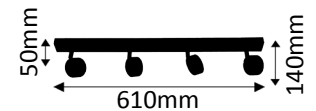

325-05-950

4 x LED COB 4,5W

2750K
warmweiß

4x400lm

4,5W ~ 50W
LED AGL