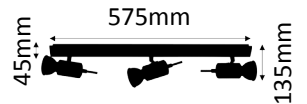

SUNRISE

warmdimmend

355-00-

1 x LED GU10 5,5W

2000K-2800K
warmweiß

1x320lm

5,5W ~ 35W
LED AGL

355-01-

1 x LED GU10 5,5W

2000K-2800K
warmweiß

1x320lm

5,5W ~ 35W
LED AGL

355-02-

2 x LED GU10 5,5W

2000K-2800K
warmweiß

2x320lm

5,5W ~ 35W
LED AGL

355-03-

3 x LED GU10 5,5W

2000K-2800K
warmweiß

3x320lm

5,5W ~ 35W
LED AGL

355-05-

3 x LED GU10 5,5W

2000K-2800K
warmweiß

3x320lm

5,5W ~ 35W
LED AGL

355-24-

1 x LED GU10 5,5W

2000K-2800K
warmweiß

1x320lm

5,5W ~ 35W
LED AGL

355-25-

1 x LED GU10 5,5W

2000K-2800K
warmweiß

1x320lm

5,5W ~ 35W
LED AGL

Endnummer Oberfläche:

Number of surface:

- -160 Goldfarbig matt
- -160 gold brushed mat
- -240 Nickel matt gebürstet
- -240 nickel brushed mat

Lieferung inkl. LED GU10 Leuchtmittel (Art.-Nr.: 11487) warmdimmend 2000-2800K.

Delivery including LED GU10 bulb (Art.-Nr.: 11487) warm dimming 2000-2800K.

Dimmbar mit Phasenabschnitts- und Phasenanschnitts-Dimmer (Triac) z.B. 99-4864/4865-00. Passende Dimmer finden Sie auf den Seiten 107/108. Bitte beachten Sie die Mindestlast des eingesetzten Dimmers. *Dimmable with a phase-leading-edge and phase-trailing-edge dimmer for e.g. 99-4864/4865-00. Suitable dimmers can be found on pages 107/108. Please note the minimum load of the dimmer used.*