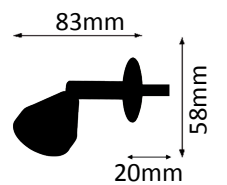

Endnummer:

Endnummer:

-20 Lichtfarbe neutralweiß (250 Lumen)

Lightcolor neutral white (250 lumen)

-27 Lichtfarbe warmweiß (200 Lumen)

Lightcolor warmwhite (250 lumen)

- 5.000K

- 3.000K

Oberfläche gold matt. Incl. Linse 10° und 30°.

Surface gold matt. Incl. Lens 10° and 30°.