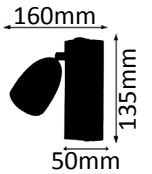

# OMEGA

379-00-511

1 x LED GU10 6,5W

2700K  
warmweiß

1x540lm

6,5W ~ 50W  
LED HAL

379-01-511

1 x LED GU10 6,5W