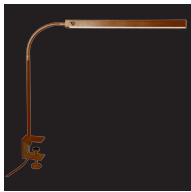

357-23-140

3 x LED COB 3,5W

2700K
warmweiß

3x280lm

3,5W ~ 30W
LED AGL