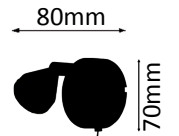

554-146-20

554-146-27

1 x LED COB 2,5W

2,5W ~ 25W
LED AGL

CE A++