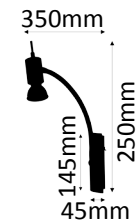

SUNRISE

warmdimmend

355-00-

1 x LED GU10 5,5W

2000K-2800K
warmweiß

1x320lm

5,5W ~ 35W
LED AGL

355-01-

1 x LED GU10 5,5W

2000K-2800K
warmweiß

1x320lm

5,5W ~ 35W
LED AGL

355-02-

2 x LED GU10 5,5W

2000K-2800K
warmweiß

2x320lm

5,5W ~ 35W
LED AGL

355-03-

3 x LED GU10 5,5W

2000K-2800K
warmweiß

3x320lm

5,5W ~ 35W
LED AGL

355-05-

3 x LED GU10 5,5W

2000K-2800K
warmweiß

3x320lm

5,5W ~ 35W
LED AGL

355-24-

1 x LED GU10 5,5W

2000K-2800K
warmweiß

1x320lm

5,5W ~ 35W
LED AGL

355-25-

1 x LED GU10 5,5W

2000K-2800K
warmweiß

1x320lm

5,5W ~ 35W
LED AGL

Endnummer Oberfläche:

Number of surface:

- -160 Goldfarbig matt
- -160 gold brushed mat
- -240 Nickel matt gebürstet
- -240 nickel brushed mat

Lieferung inkl. LED GU10 Leuchtmittel (Art.-Nr.: 11487) warmdimmend 2000-2800K.

Delivery including LED GU10 bulb (Art.-Nr.: 11487) warm dimming 2000-2800K.

Dimmbar mit Phasenabschnitts- und Phasenanschnitts-Dimmer (Triac) z.B. 99-4864/4865-00. Passende Dimmer finden Sie auf den Seiten 107/108. Bitte beachten Sie die Mindestlast des eingesetzten Dimmers. *Dimmable with a phase-leading-edge and phase-trailing-edge dimmer for e.g. 99-4864/4865-00. Suitable dimmers can be found on pages 107/108. Please note the minimum load of the dimmer used.*