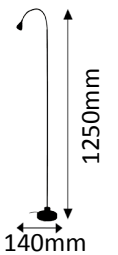

2,5W ~ 25W  
LED AGL

CE A++

554-156-20

554-156-27

1 x LED COB 2,5W

2,5W ~ 25W  
LED AGL

CE A++

554-176-20