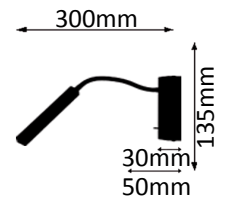

357-37-510

2 x LED COB 3,5W

2700K
warmweiß

2x280lm

3,5W ~ 30W
LED AGL