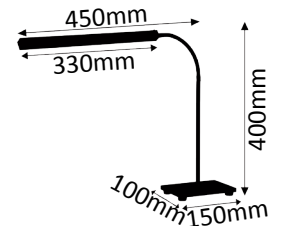

# PENTA

357-17-140

3 x LED COB 3,5W

2700K  
warmweiß

3x280lm

3,5W ~ 30W  
LED AGL

357-21-140

3 x LED COB 3,5W