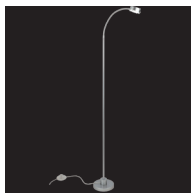

325-21-950

1 x LED COB 4,5W

2750K
warmweiß

1x400lm

4,5W ~ 80W
LED AGL