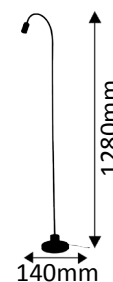

399-22-240

1 x LED COB 6,5W

2850K
warmweiß

1x410lm

6,5W ~ 45W
LED AGL