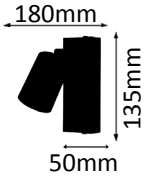

378-02-951

2 x LED GU10 6,5W

2700K warmweiß 2x540lm

6,5W ~ 50W LED HAL