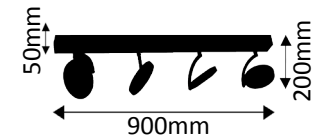

299-05-240

4 x LED COB 8,5W

2700K
warmweiß

4x800lm

8,5W ~ 80W
LED AGL