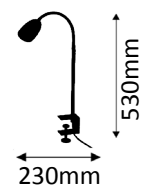

1x540lm 6,5W ~ 50W  
LED HAL

379-23-511

1 x LED GU10 6,5W  
(max. 10 Watt LED)

2700K  
warmweiß

1x540lm 6,5W ~ 50W  
LED HAL

379-29-511

1 x LED GU10 6,5W  
(max. 10 Watt LED)

2700K  
warmweiß