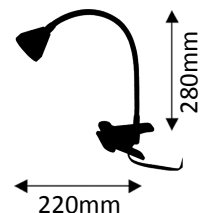

# MINI

554-109-20  
554-109-27

1 x LED COB 2,5W

2,5W ~ 25W  
LED AGL

554-119-20  
554-119-27

1 x LED COB 2,5W

2,5W ~ 25W  
LED AGL

554-129-20  
554-129-27