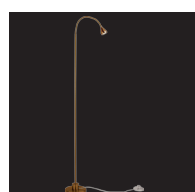

1 x LED COB 2,5W

2,5W ~ 25W  
LED AGL

554-139-20  
554-139-27

1 x LED COB 2,5W

2,5W ~ 25W  
LED AGL

554-149-20  
554-149-27

1 x LED COB 2,5W

2,5W ~ 25W  
LED AGL