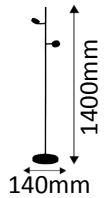

2750K  
warmweiß

1x400lm

4,5W ~ 80W  
LED AGL

325-21-950

1 x LED COB 4,5W

2750K  
warmweiß

1x400lm

4,5W ~ 80W  
LED AGL