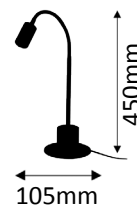

# FLUX

399-17-240

1 x LED COB 6,5W

2850K  
warmweiß

1x410lm

6,5W ~ 35W  
LED AGL

399-19-240

1 x LED COB 6,5W