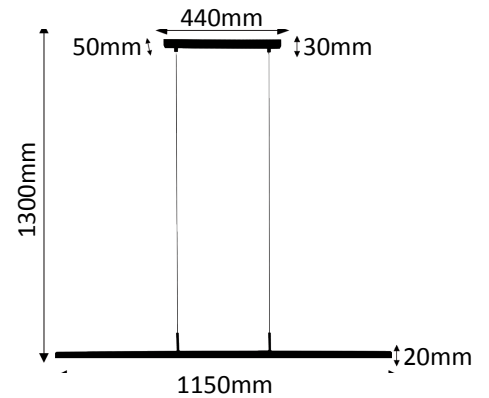

# PENTA

554-971-24  
554-971-241  
554-971-94  
554-971-941

2700K  
warmweiß

**8x280lm**

8 x LED COB 3,5W

3,5W ~ 30W  
LED AGL

554-979-24  
554-979-241  
554-979-94  
554-979-941

2700K  
warmweiß