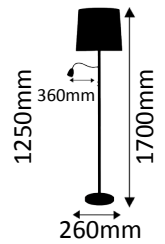

399-60-240

1 x E27 max. 100 Watt
1 x LED COB 6,5 Watt

Schirme bitte separat bestellen
Shades must be ordered

2850K warmweiß **1x410lm**

6,5W ~ 80W LED AGL