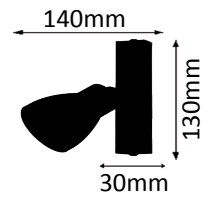

329-01-490

1 x G9 max. 40W

CE A++ - E