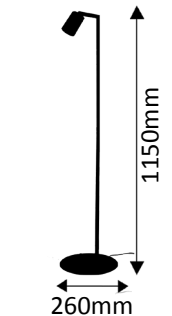

378-22-951

1 x LED GU10 6,5W

2700K
warmweiß

1x540lm

6,5W ~ 50W
LED HAL