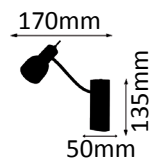

6,5W ~ 45W LED AGL

373-29-950

1 x LED COB 6,5W

2850K warmweiß 1x410lm

6,5W ~ 45W LED AGL

Oberfläche Aluminium matt gebürstet / chrom. Ersatzglas-Nr.: 076-7064-37 opal weiß (65x59mm ØxH; Loch 30mm)  
Surface aluminum matt brushed / chrome. Number of replaceable glass: 076-7064-37 opale white (65x59mm ØxH; Hole 30mm)