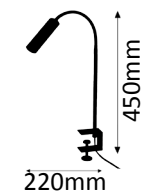

9W ~ 80W LED AGL

306-23-041

1 x LED COB 9W

2850K warmweiß 1x600lm

9W ~ 80W LED AGL

306-29-041

1 x LED COB 9W

2850K warmweiß 1x600lm