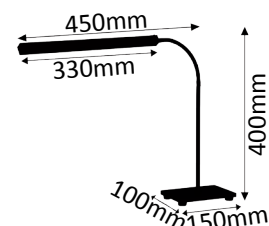

357-21-950

3 x LED COB 3,5W

2700K
warmweiß

3x280lm

3,5W ~ 30W
LED AGL