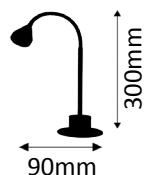

554-139-20
554-139-27

1 x LED COB 2,5W

2,5W ~ 25W
LED AGL