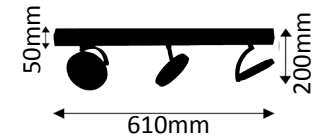

2700K  
warmweiß

2x800lm

8,5W ~ 80W  
LED AGL

299-03-240

3 x LED COB 8,5W

2700K  
warmweiß

3x800lm

8,5W ~ 80W  
LED AGL