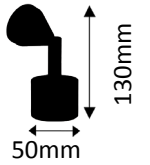

554-116-20

554-116-27

1 x LED COB 2,5W

2,5W ~ 25W
LED AGL

CE A++