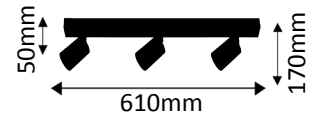

378-04-951

4 x LED GU10 6,5W (max. 10 Watt LED)

2700K warmweiß 4x540lm

6,5W ~ 50W LED HAL