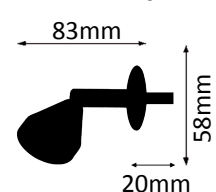

554-158-20  
554-158-27

1 x LED COB 2,5W

2,5W ~ 25W  
LED AGL

554-178-20  
554-178-27

1 x LED COB 2,5W

2,5W ~ 25W  
LED AGL