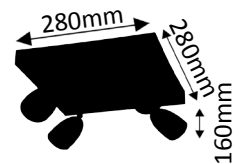

379-10-511

5 x LED GU10 6,5W
(max. 10 Watt LED)

2700K
warmweiß

5x540lm

6,5W ~ 50W
LED HAL