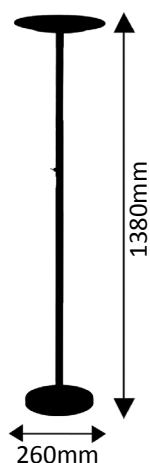

325-52-510

1 x LED COB 34W

2750K
warmweiß

2800lm

34W ~ 320W
LED AGL - +