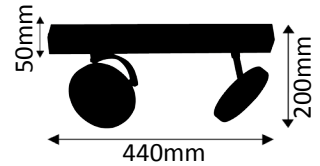

299-03-240

3 x LED COB 8,5W

2700K
warmweiß

3x800lm

8,5W ~ 80W
LED AGL