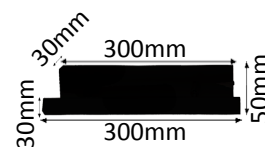

357-37-950

2 x LED COB 3,5W

2700K
warmweiß

2x280lm

3,5W ~ 30W
LED AGL