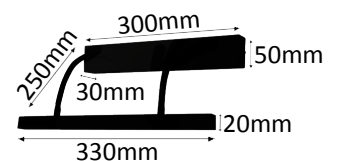

Oberfläche nickel matt gebürstet. LED-Licht ist sehr schonend für Gemälde und Bilder: niedrige Temperaturen / keine UV-Strahlung

Surface nickel brushed matt. Led light is very gentle on paintings and pictures: low temperature / no UV radiation