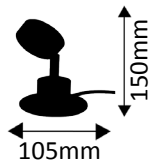

2750K  
warmweiß

1x400lm

4,5W ~ 80W  
LED AGL

325-21-950

1 x LED COB 4,5W

2750K  
warmweiß

1x400lm

4,5W ~ 80W  
LED AGL