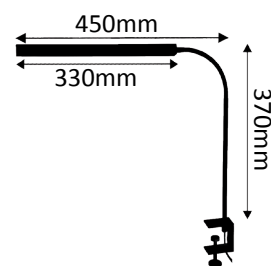

357-36-950

2 x LED COB 3,5W

2700K
warmweiß

2x280lm

3,5W ~ 30W
LED AGL