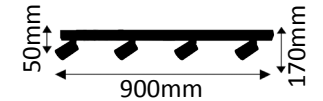

6,5W ~ 50W LED HAL

378-04-951

4 x LED GU10 6,5W (max. 10 Watt LED)

2700K warmweiß 4x540lm

6,5W ~ 50W LED HAL

378-05-951

4 x LED GU10 6,5W

2700K warmweiß 4x540lm