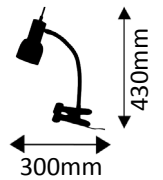

373-29-950

1 x LED COB 6,5W

2850K warmweiß 1x410lm

6,5W ~ 45W LED AGL