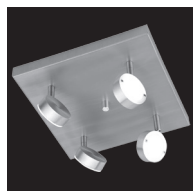

325-05-950

4 x LED COB 4,5W

2750K
warmweiß

4x400lm

4,5W ~ 50W
LED AGL