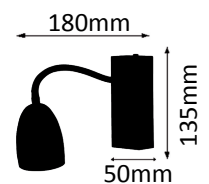

Oberfläche goldfabrig matt gebürstet / messing. Lieferung inkl. LED GU10 Leuchtmittel (Art.-Nr.: 11487)

Surface gold brushed matt / brass. Delivery including LED GU10 bulb (Art.Nr.: 11487)

Dimmbar mit Phasenabschnitts- und Phasenanschnitts-Dimmer (Triac) z.B. 99-4864/4865-00. Passende Dimmer finden Sie auf den Seiten 107/108. Bitte beachten Sie die Mindestlast des eingesetzten Dimmers. *Dimmable with a phase-leading-edge and phase-trailing-edge dimmer for e.g. 99-4864/4865-00. Suitable dimmers can be found on pages 107/108. Please note the minimum load of the dimmer used.*