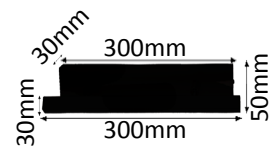

357-47-510

2 x LED COB 3,5W

2700K
warmweiß

2x280lm

3,5W ~ 30W
LED AGL