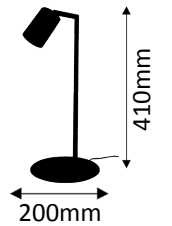

378-21-951

1 x LED GU10 6,5W

2700K
warmweiß

1x540lm

6,5W ~ 50W
LED HAL