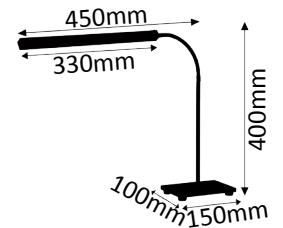

357-21-510

3 x LED COB 3,5W

2700K
warmweiß

3x280lm

3,5W ~ 30W
LED AGL