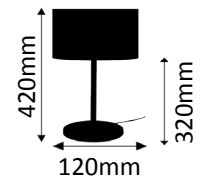

316-17-

1 x E27 max. 40W
Schirm bitte separat bestellen
Please order shades separately

CE A++ - E