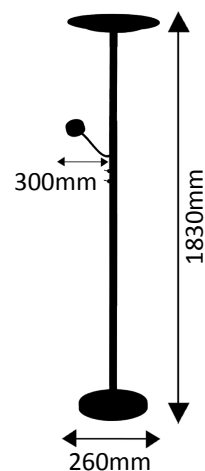

# SATURN

325-50-950

1 x LED COB 34W  
1 x LED COB 4,5W

2750K  
warmweiß

2800+400lm

38,5W ~ 320W  
LED AGL - +

325-50-510

1 x LED COB 34W  
1 x LED COB 4,5W