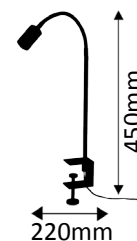

399-29-240

1 x LED COB 6,5W

2850K
warmweiß

1x410lm

6,5W ~ 45W
LED AGL