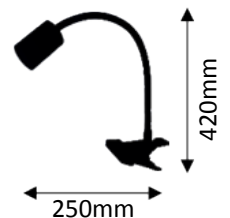

2700K  
warmweiß

1x540lm

6,5W ~ 50W  
LED HAL

378-22-951

1 x LED GU10 6,5W

2700K  
warmweiß

1x540lm

6,5W ~ 50W  
LED HAL