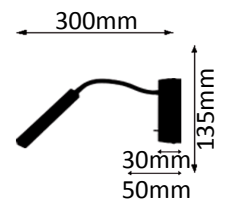

357-37-240

2 x LED COB 3,5W

2700K
warmweiß

2x280lm

3,5W ~ 30W
LED AGL