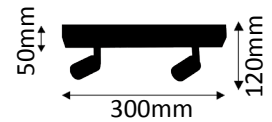

2850K  
warmweiß

1x410lm

6,5W ~ 45W  
LED AGL

399-02-950

2 x LED COB 6,5W

2850K  
warmweiß

2x410lm

6,5W ~ 45W  
LED AGL