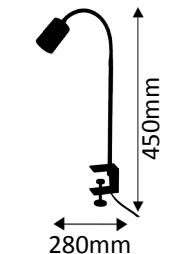

Oberfläche aluminium matt gebürstet / chrom. Lieferung inkl. LED GU10 Leuchtmittel (Art.-Nr.: 11487)

Surface aluminum brushed matt / chrome. Delivery including LED GU10 bulb (Art.Nr.: 11487)

Dimmbar mit externem Hochvoltddimmer (wie z.B. 550-091-04). Passende Dimmer finden Sie auf der Seite 108. Bitte beachten Sie die Mindestlast des eingesetzten Dimmers.

Dimmable with external high-voltage dimmer. Suitable dimmers can be found on page 108. Please note the minimum load of the dimmer used.