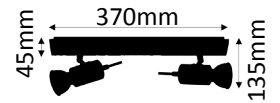

2000K-2800K  
warmweiß

1x320lm

5,5W ~ 35W  
LED AGL

355-02-

2 x LED GU10 5,5W

2000K-2800K  
warmweiß

2x320lm

5,5W ~ 35W  
LED AGL