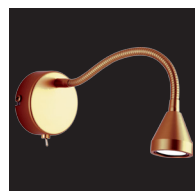

1 x LED COB 2,5W

2,5W ~ 25W  
LED AGL

554-139-20  
554-139-27

1 x LED COB 2,5W

2,5W ~ 25W  
LED AGL

554-149-20  
554-149-27

1 x LED COB 2,5W

2,5W ~ 25W  
LED AGL