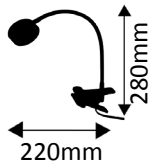

325-23-950

1 x LED COB 4,5W

2750K
warmweiß

1x400lm

4,5W ~ 80W
LED AGL