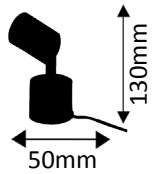

399-21-950

1 x LED COB 6,5W

2850K
warmweiß **1x410lm**

6,5W ~ 45W
LED AGL