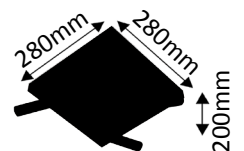

306-23-041

1 x LED COB 9W

2850K warmweiß 1x600lm

9W ~ 80W LED AGL