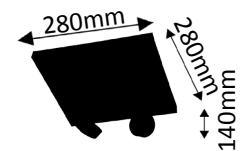

4x400lm

4,5W ~ 50W  
LED AGL

325-05-950

4 x LED COB 4,5W

2750K  
warmweiß

4x400lm

4,5W ~ 50W  
LED AGL

325-29-950