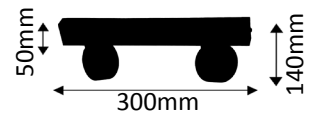

2750K  
warmweiß

1x400lm

4,5W ~ 50W  
LED AGL

325-02-950

2 x LED COB 4,5W

2750K  
warmweiß

2x400lm

4,5W ~ 50W  
LED AGL