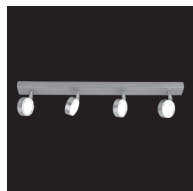

325-04-950

4 x LED COB 4,5W

2750K
warmweiß

4x400lm

4,5W ~ 50W
LED AGL