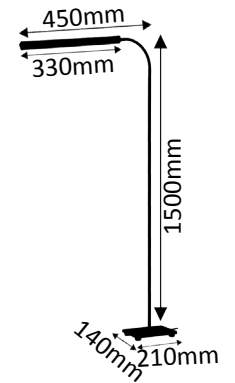

357-23-140

3 x LED COB 3,5W

2700K
warmweiß

3x280lm

3,5W ~ 30W
LED AGL