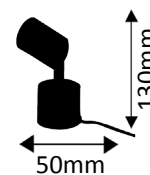

399-21-240

1 x LED COB 6,5W

2850K
warmweiß

1x410lm

6,5W ~ 45W
LED AGL