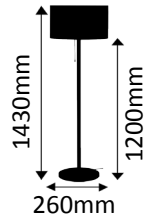

316-19-

1 x E27 max. 100W
Schirm bitte separat bestellen
Please order shades separately

CE A++ - E