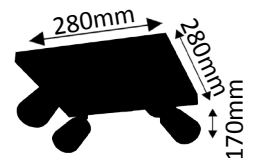

378-29-951

1 x LED GU10 6,5W

2700K warmweiß 1x540lm

6,5W ~ 50W LED HAL