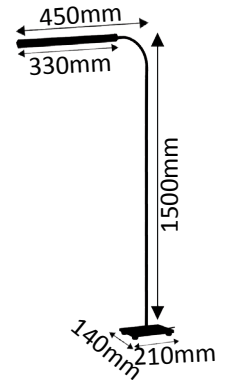

357-23-510

3 x LED COB 3,5W

2700K
warmweiß

3x280lm

3,5W ~ 30W
LED AGL