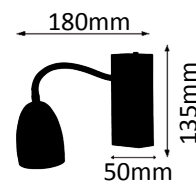

Oberfläche aluminium matt gebürstet / chrom. Lieferung inkl. LED GU10 Leuchtmittel (Art.-Nr.: 11487)

Oberfläche aluminum brushed matt / chrome. Delivery including LED GU10 bulb (Art.Nr.: 11487)

Dimmbar mit Phasenabschnitts- und Phasenanschnitts-Dimmer (Triac) z.B. 99-4864/4865-00. Passende Dimmer finden Sie auf den Seiten 107/108. Bitte beachten Sie die Mindestlast des eingesetzten Dimmers. *Dimmable with a phase-leading-edge and phase-trailing-edge dimmer for e.g. 99-4864/4865-00. Suitable dimmers can be found on pages 107/108. Please note the minimum load of the dimmer used.*