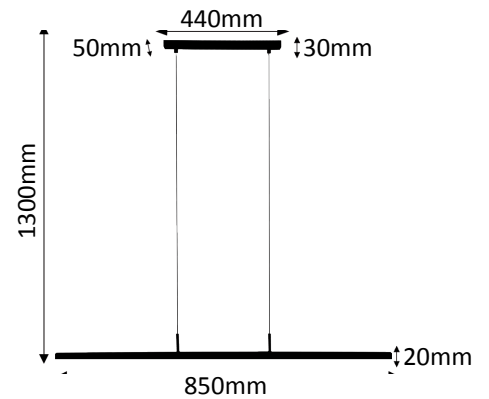

Oberflächen: -94 Aluminiumfarbig matt
Surface Aluminum coloured matt

-24 Nickel matt gebürstet
Nickel brushed matt

Dimmbar mit Phasenabschnitts- und Phasenanschnitts-Dimmer (Triac) z.B. 99-4864/4865-00. Passende Dimmer finden Sie auf den Seiten 107/108. Bitte beachten Sie die Mindestlast des eingesetzten Dimmers. *Dimmable with a phase-leading-edge and phase-trailing-edge dimmer for e.g. 99-4864/4865-00. Suitable dimmers can be found on pages 107/108. Please note the minimum load of the dimmer used.*