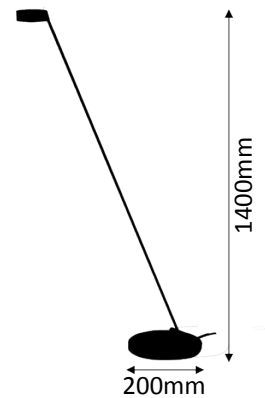

STRATOS

325-18-240

1 x LED COB 4,5W

2750K
warmweiß

1x400lm

4,5W ~ 50W
LED AGL

325-21-240

1 x LED COB 4,5W

2750K
warmweiß

1x400lm

4,5W ~ 50W
LED AGL

325-25-240

1 x LED COB 4,5W

2750K
warmweiß

1x400lm

4,5W ~ 50W
LED AGL

Oberfläche nickel matt gebürstet.
Surface nickel brushed matt.