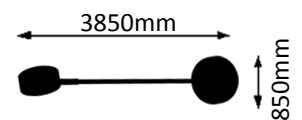

2750K  
warmweiß

1x400lm

4,5W ~ 50W  
LED AGL

325-25-240

1 x LED COB 4,5W

2750K  
warmweiß

1x400lm

4,5W ~ 50W  
LED AGL