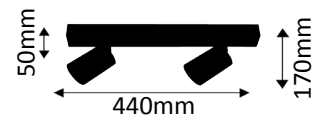

6,5W ~ 50W LED HAL

378-02-951

2 x LED GU10 6,5W

2700K warmweiß 2x540lm

6,5W ~ 50W LED HAL

378-03-951

3 x LED GU10 6,5W

2700K warmweiß 3x540lm