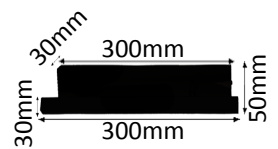

357-47-140

2 x LED COB 3,5W

2700K
warmweiß

2x280lm

3,5W ~ 30W
LED AGL